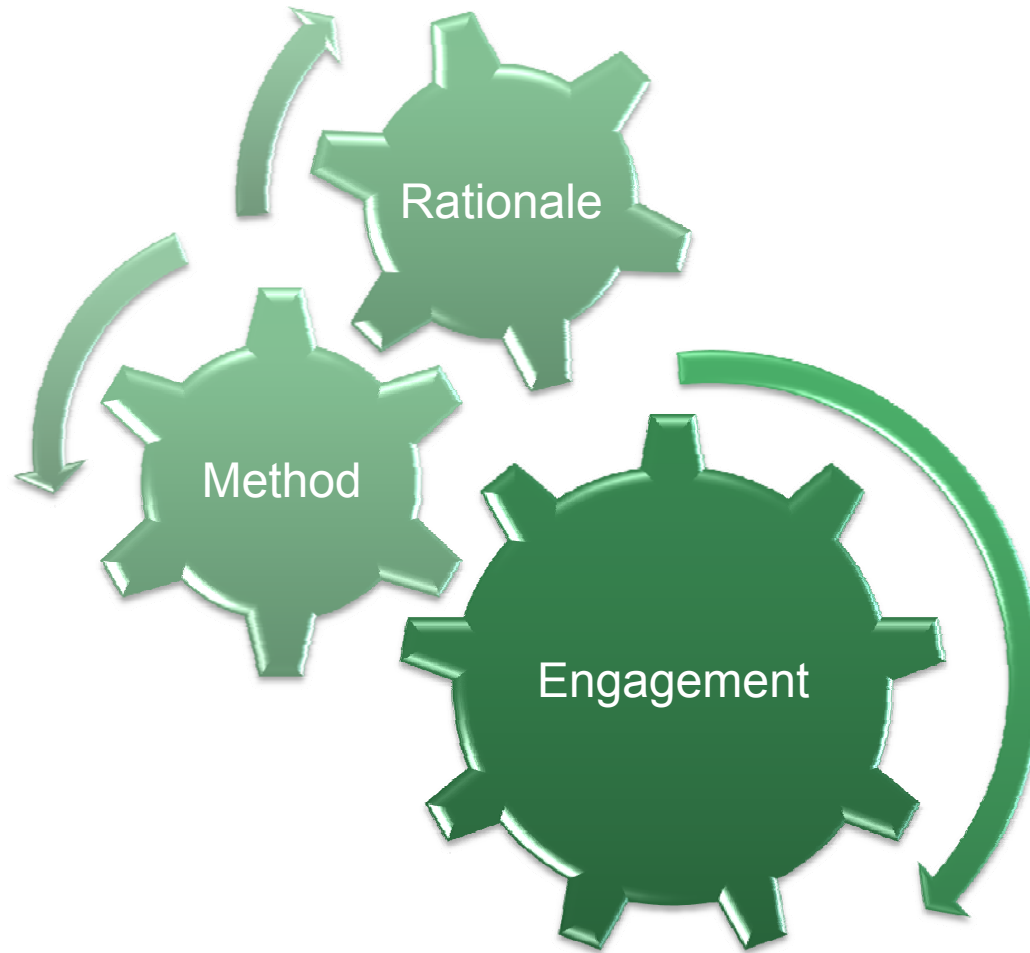


Centre for the Study of Democracy

Good Morning!

Structure

- Brief Company Overview
- Our work in crime and justice
- Delivering Impact Assessments
- Discussion

Matrix Insight

Insight Clients

Our Delivery Model

Work in Crime and Justice

Immigration & Asylum Policy

Procedural Law & Victims'
Rights

Counterfeit & IPR
Infringement

Illegal Drug Trade & Prisons

Our focus

A poison chalice?

Impact Assessments

Anchoring Quality

Static Model

Dynamic Model

On the Ground...

On the Ground...

On the Ground...

Discussion