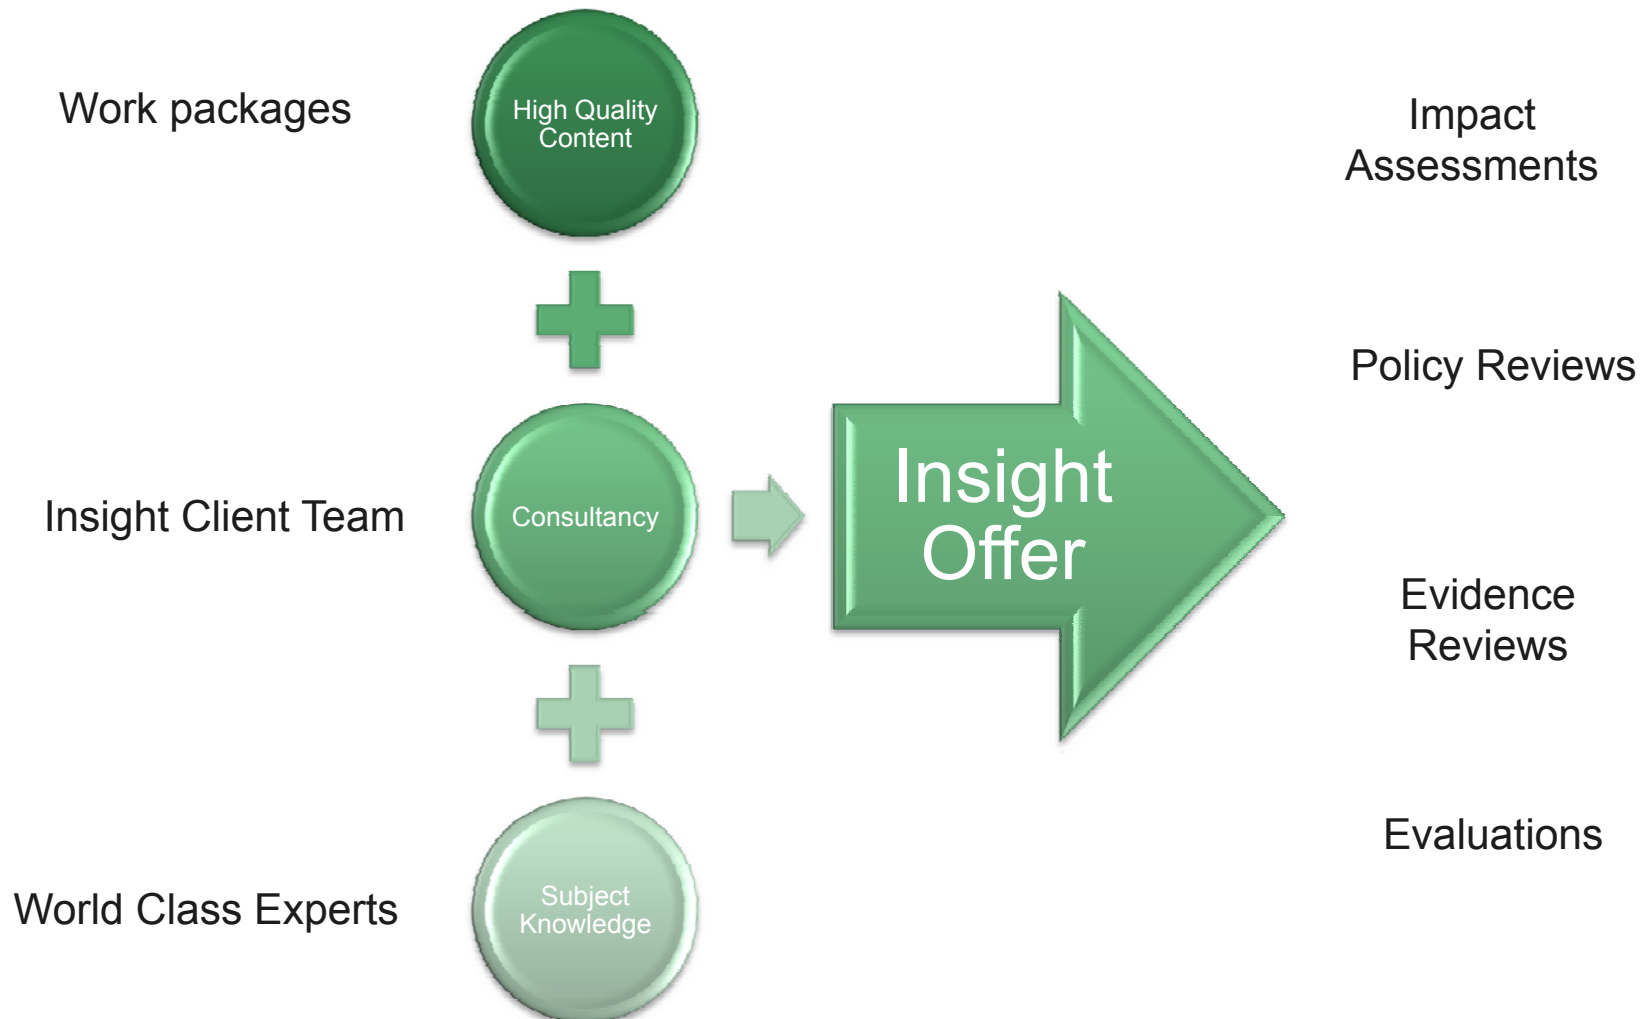


Centre for the Study of Democracy

Good Morning!

Structure

- Brief Company Overview
- Our work in crime and justice
- Delivering Impact Assessments
- Discussion

Matrix Insight

Insight Clients

Our Delivery Model

Anchoring Quality

Static Model

Dynamic Model

On the Ground...

On the Ground...

On the Ground...

Discussion