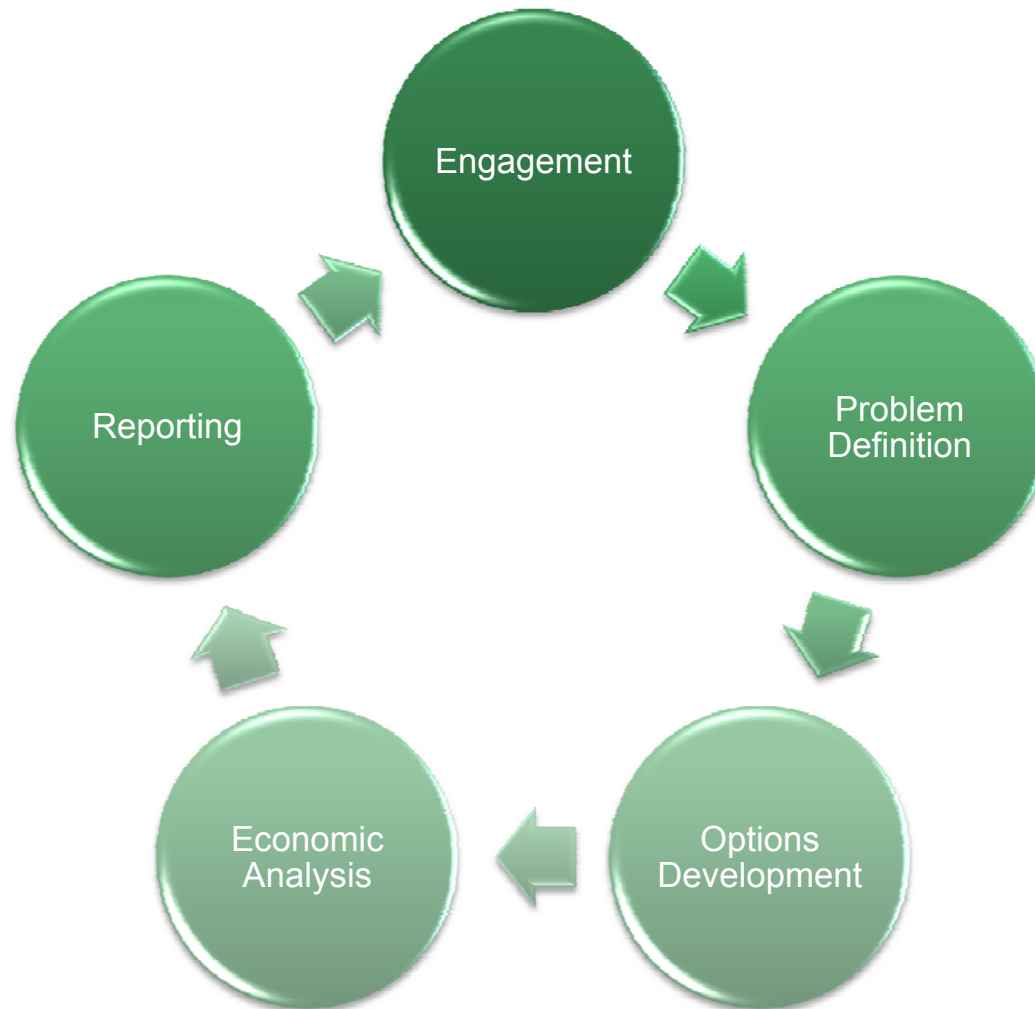


Centre for the Study of Democracy

Good Morning!

Structure

- Brief Company Overview
- Our work in crime and justice
- Delivering Impact Assessments
- Discussion

Matrix Insight

Insight Clients

Our Delivery Model

Work in Crime and Justice

Immigration & Asylum Policy

Procedural Law & Victims'
Rights

Counterfeit & IPR
Infringement

Illegal Drug Trade & Prisons

Our focus

A poison chalice?

Impact Assessments

Anchoring Quality

Static Model

Dynamic Model

On the Ground...

On the Ground...

On the Ground...

Discussion